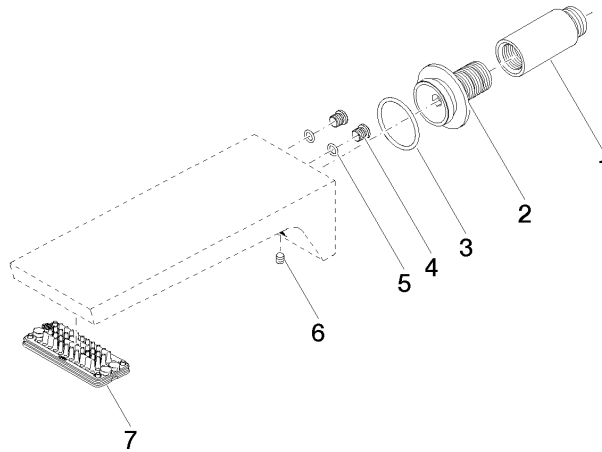

**CL.1 Bath spout for wall mounting - Champagne (22kt Gold)**

CL.1

13 801 705

- 205mm projection
- rectangular spray pattern with 55 individual jets
- hole diameter 37 mm
- 1/2" connection
- plug-link mounting
- max. flow 24.6 l/min at 3 bar flow pressure

mm [inches]

Flow rate chart

13 801 705

Parts for other finishes can be found here: [Chrome](#)

### Spare parts list

No.	Item Number	Name	Quantity used	Delivery time
1	09 24 03 081 10 90	extension	1	2
2	09 24 03 180 90	nipple	1	2
3	09 14 10 119 90	seal	1	2
4	09 31 20 027 10-00	plug	2	10
5	09 14 10 132 90	seal	2	2
6	90 31 11 004 00 90	pin	1	2
7	90 11 02 299 00 90	aerator	1	2